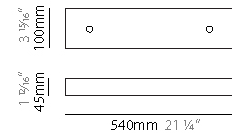

GENERAL

Series: Sirio
 Subseries: Sirio Disc
 Partner: Quasar
 Division: Design
 Installation: Suspension
 Product Type: Chandelier
 Mounting Location: Ceiling

PHYSICAL

Shape: Abstract
 Diameter (mm): 700
 Diameter (in): 27 ⁹/₁₆"
 Height (mm): 300
 Height (in): 11 ¹³/₁₆"
 Max. Overall Height (mm): 2300
 Max. Overall Height (in): 90 ⁹/₁₆"
 Weight (kg): 3.5
 Weight (lbs): 7.7
 Fixture Finish: [NIC / BRA / BBR](#)
 Fixture Material: Metal
 Cable Details: 2000mm Cable
 Upon Request: Custom Sizes

GENERAL

Series: Sirio
 Subseries: Sirio Abstract
 Partner: Quasar
 Division: Design
 Installation: Suspension
 Product Type: Chandelier
 Mounting Location: Ceiling

PHYSICAL

Shape: Abstract
 Length (mm): 1800
 Length (in): 70 ⁷/₈
 Width (mm): 400
 Width (in): 15 ³/₄
 Height (mm): 400
 Height (in): 15 ³/₄
 Max. Overall Height (mm): 2400
 Max. Overall Height (in): 94 ¹/₂
 Weight (kg): 4.5
 Weight (lbs): 9.9
[Fixture Finish: NIC / BRA / BBR](#)
 Fixture Material: Metal
 Cable Details: 2000mm Cable
 Upon Request: Custom Sizes

LED

Number of LEDs: 70
[Color Temperature \(°K\): 2400 / 2800](#)
 Max. Delivered Lumen (lm): 2100 (2800K)
 CRI: >90 CRI
 Lamp Life (hrs): 50000

OPTICAL

RATINGS AND CERTIFICATIONS

Certified By: Certified for North American Standards
 IP rating: IP20