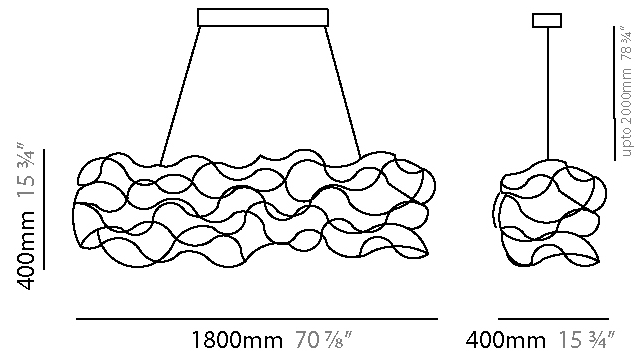

D101835-

base number   LED Dimming   Color Temperature   Finish Options

1. To build a product code in our configurator select the specify button on the base model # product page
2. To build a manual product code on this datasheet choose from the options listed below in blue font and add the suffix to the base model #

GENERAL

Series: Sirio
Subseries: Sirio Abstract
Partner: Quasar
Division: Design
Installation: Suspension
Product Type: Chandelier
Mounting Location: Ceiling

PHYSICAL

Shape: Abstract
Length (mm): 1800
Length (in): 70 ⁷/₈
Width (mm): 400
Width (in): 15 ³/₄
Height (mm): 400
Height (in): 15 ³/₄
Max. Overall Height (mm): 2400
Max. Overall Height (in): 94 ¹/₂
Weight (kg): 4.5
Weight (lbs): 9.9
[Fixture Finish: NIC / BRA / BBR](#)
Fixture Material: Metal
Cable Details: 2000mm Cable
Upon Request: Custom Sizes

ELECTRICAL

Lamp Type: LED
Input Wattage (W): 45
Max. Wattage Per Lamp (W): 3
[Dimming: Non-Dimming / Phase Dimming (120vac Only)](#)
Driver Included: Yes
Driver Location: Integrated
Driver Type: Constant Voltage - 120/277Vac
Driver Class: Class 2
Input Voltage (V): 120 - 277
Output Voltage (V): 12
Upon Request: (Not included - see components) Integral: 0-10Vdc dimming

LED

Number of LEDs: 70 + 1
[Color Temperature (°K): 2400 / 2800](#)
Max. Delivered Lumen (lm): 2100 (2800K)
CRI: >90 CRI
Lamp Life (hrs): 50000

OPTICAL

RATINGS AND CERTIFICATIONS

Certified By: Certified for North American Standards
IP rating: IP20