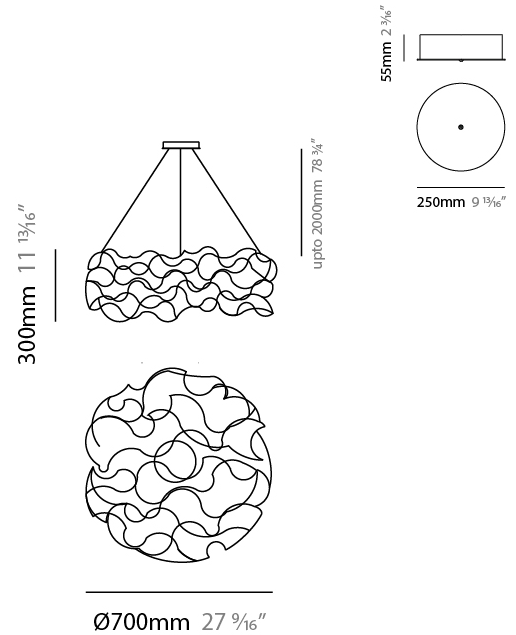

base number   LED Dimming   Color Temperature   Finish Options

1. To build a product code in our configurator select the specify button on the base model # product page
2. To build a manual product code on this datasheet choose from the options listed below in blue font and add the suffix to the base model #

GENERAL

Series: Sirio
Subseries: Sirio Disc
Partner: Quasar
Division: Design
Installation: Suspension
Product Type: Chandelier
Mounting Location: Ceiling

PHYSICAL

Shape: Abstract
Diameter (mm): 700
Diameter (in): 27 ⁹/₁₆"
Height (mm): 300
Height (in): 11 ¹³/₁₆"
Max. Overall Height (mm): 2300
Max. Overall Height (in): 90 ⁹/₁₆"
Weight (kg): 3.5
Weight (lbs): 7.7
Fixture Finish: [NIC / BRA / BBR](#)
Fixture Material: Metal
Cable Details: 2000mm Cable
Upon Request: Custom Sizes

ELECTRICAL

Lamp Type: LED
Input Wattage (W): 33
Max. Wattage Per Lamp (W): 3
Dimming: [0-10V Dimming / Phase Dimming (120Vac Only)](#)
Driver Included: Yes
Driver Location: Integrated
Driver Type: Constant Voltage - 120/277Vac
Driver Class: Class 2
Input Voltage (V): 120 - 277
Output Voltage (V): 12
Upon Request: (Not included - see components) Integral: 0-10Vdc dimming

LED

Number of LEDs: 50 + 1
Color Temperature (°K): [2400 / 2800](#)
Max. Delivered Lumen (lm): 2100 (2800K)
CRI: >90 CRI
Lamp Life (hrs): 50000

OPTICAL

RATINGS AND CERTIFICATIONS

Certified By: Certified for North American Standards
IP rating: IP20

PROJECT
TYPE
SPECIFIER
QUANTITY
DATE