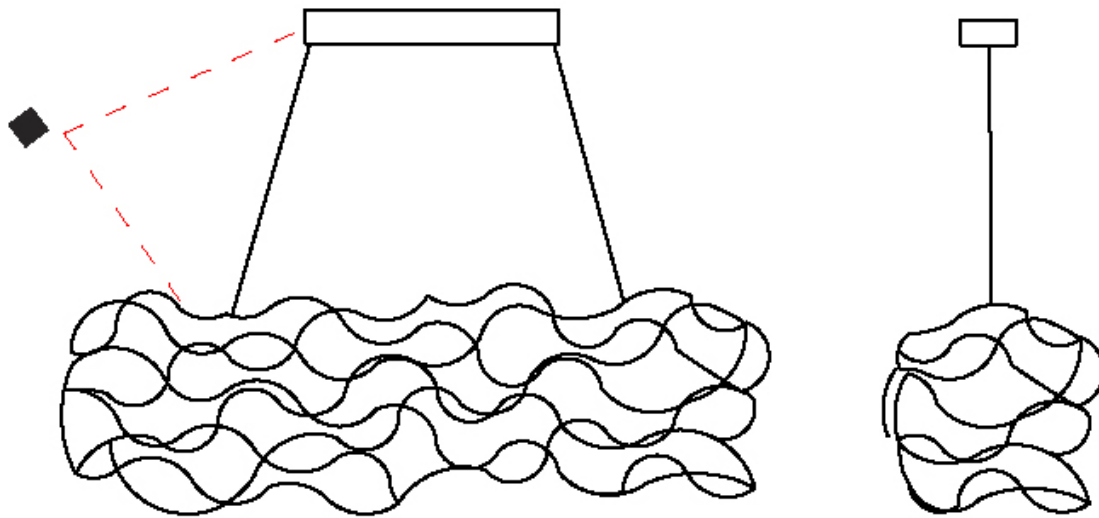

SIRIO ABSTRACT SUSPENSION

D101682-

PROJECT
TYPE
SPECIFIER
QUANTITY
DATE

D