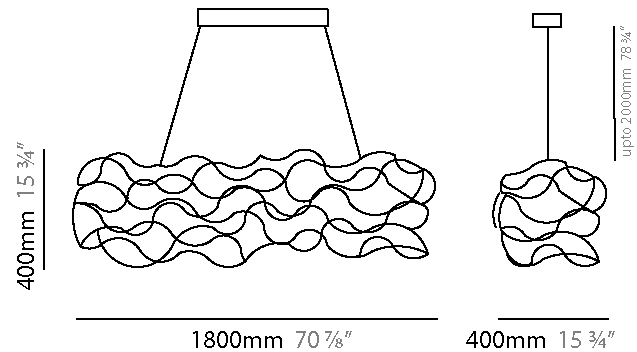

SIRIO ABSTRACT SUSPENSION

D101682-

base number   LED Dimming   Color Temperature   Finish Options

1. To build a product code in our configurator select the specify button on the base model # product page
2. To build a manual product code on this datasheet choose from the options listed below in blue font and add the suffix to the base model #

GENERAL

Series: Sirio
Subseries: Sirio Abstract
Partner: Quasar
Division: Design
Installation: Suspension
Product Type: Chandelier
Mounting Location: Ceiling

PHYSICAL

Shape: Abstract
Length (mm): 1800
Length (in): 70 ⁷/₈
Width (mm): 400
Width (in): 15 ³/₄
Height (mm): 400
Height (in): 15 ³/₄
Max. Overall Height (mm): 2400
Max. Overall Height (in): 94 ¹/₂
Weight (kg): 4.5
Weight (lbs): 9.9
[Fixture Finish: NIC / BRA / BBR](#)
Fixture Material: Metal
Cable Details: 2000mm Cable
Upon Request: Custom Sizes

ELECTRICAL

Lamp Type: LED
Input Wattage (W): 42
[Dimming: Non-Dimming / Phase Dimming (120vac Only)](#)
Driver Included: Yes
Driver Location: Integrated
Driver Type: Constant Voltage - 120/277Vac
Driver Class: Class 2
Input Voltage (V): 120 - 277
Output Voltage (V): 12
Upon Request: (Not included - see components) Integral: 0-10Vdc dimming

LED

Number of LEDs: 70
[Color Temperature (°K): 2400 / 2800](#)
Max. Delivered Lumen (lm): 2100 (2800K)
CRI: >90 CRI
Lamp Life (hrs): 50000

OPTICAL

RATINGS AND CERTIFICATIONS

Certified By: Certified for North American Standards
IP rating: IP20