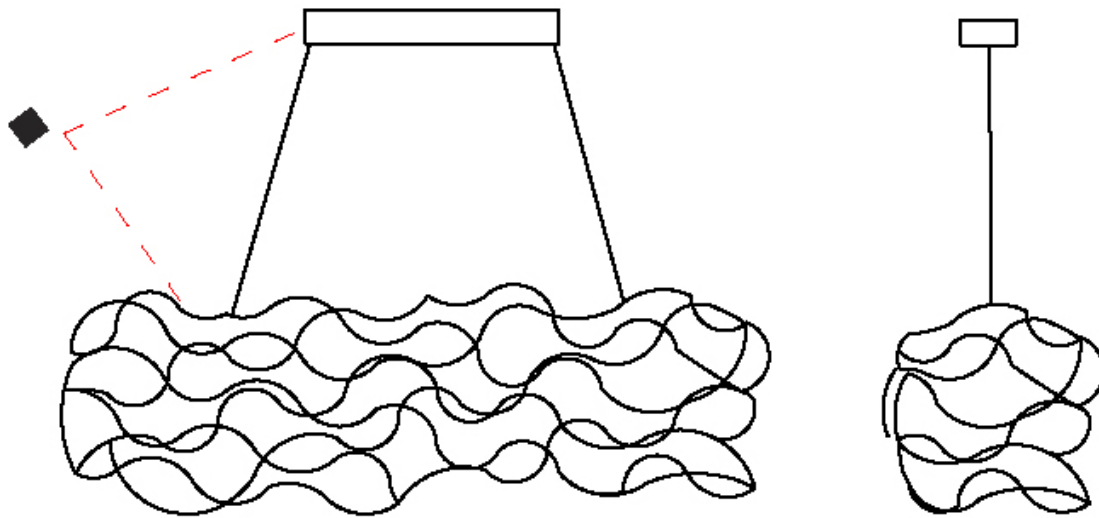

SIRIO ABSTRACT SUSPENSION

D101835-

PROJECT _____

TYPE _____

SPECIFIER _____

QUANTITY _____

DATE _____

D