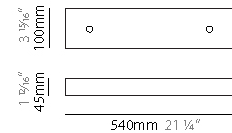

D101835-

base number   LED Dimming   Color Temperature   Finish Options

1. To build a product code in our configurator select the specify button on the base model # product page
2. To build a manual product code on this datasheet choose from the options listed below in blue font and add the suffix to the base model #

GENERAL

Series: Sirio
Subseries: Sirio Abstract
Partner: Quasar
Division: Design
Installation: Suspension
Product Type: Chandelier
Mounting Location: Ceiling

PHYSICAL

Shape: Abstract
Length (mm): 1800
Length (in): 70 ⁷/₈
Width (mm): 400
Width (in): 15 ³/₄
Height (mm): 400
Height (in): 15 ³/₄
Max. Overall Height (mm): 2400
Max. Overall Height (in): 94 ¹/₂
Weight (kg): 4.5
Weight (lbs): 9.9
[Fixture Finish: NIC / BRA / BBR](#)
Fixture Material: Metal
Cable Details: 2000mm Cable
Upon Request: Custom Sizes

ELECTRICAL

Lamp Type: LED
Input Wattage (W): 45
Max. Wattage Per Lamp (W): 3
[Dimming: Non-Dimming / Phase Dimming (120vac Only)](#)
Driver Included: Yes
Driver Location: Integrated
Driver Type: Constant Voltage - 120/277Vac
Driver Class: Class 2
Input Voltage (V): 120 - 277
Output Voltage (V): 12
Upon Request: (Not included - see components) Integral: 0-10Vdc dimming

LED

Number of LEDs: 70 + 1
[Color Temperature (°K): 2400 / 2800](#)
Max. Delivered Lumen (lm): 2100 (2800K)
CRI: >90 CRI
Lamp Life (hrs): 50000

OPTICAL

RATINGS AND CERTIFICATIONS

Certified By: Certified for North American Standards
IP rating: IP20